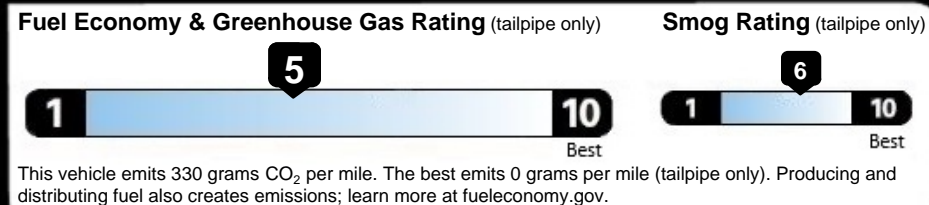

- Leather-Trimmed Upholstery
- Heated Leather Wrapped Steering Wheel
- Keyless Access w/ Push-Button Start & Power Rear Gate
- 60/40 Split Fold-Down Rear Seatback & Multi-Use Cargo Cover
- 10-Way Power Driver's Seat: Includes 2-Way Lumbar Support
- 8-Way Power Front Passenger Seat
- All-Weather Package w/ Heated Front Seats
- Heated Rear Seat: Outboard Seat Positions

LIMITED WARRANTY/ROADSIDE ASSISTANCE

- 3 Years / 36,000 Miles Basic
- 5 Years / 60,000 Miles Powertrain
- 5 Years / Unlimited Mileage Rust Perforation
- 3 Years / 36,000 24/7 Roadside Assistance
- See Owner Info Kit & Warranty for Details

OPTIONAL EQUIPMENT AND OTHER ITEMS

Manufacturer's Suggested Retail Price	$41,715.00
Exterior Color: Ice Silver Metallic	
Full Tank of Gas	INCLD
Standard Option: 34	
Outback Mirror Package	$751.00
Auto-Dimming Mirror with Compass and HomeLink	
Auto-Dimming Exterior Mirror	
Rear Seatback Protector	$156.00
LED Upgrade	$79.00

EPA DOT Fuel Economy and Environment

Gasoline Vehicle

Fuel Economy

27 MPG Small SUVs range from 14 to 138 MPG. The best vehicle rates 146 MPGe.

25 city 31 highway

3.7 gallons per 100 miles

You spend $750
more in fuel costs over 5 years compared to the average new vehicle.

Annual fuel cost
$1,850

Actual results will vary for many reasons, including driving conditions and how you drive and maintain your vehicle. The average new vehicle gets 29 MPG and costs $8,500 to fuel over 5 years. Cost estimates are based on 15,000 miles per year at $3.30 per gallon. MPGe is miles per gallon equivalent. Vehicle emissions are a significant cause of climate change and smog.

fuel economy.gov

Calculate personalized estimates and compare vehicles

PARTS CONTENT INFORMATION

FOR VEHICLES IN THIS CARLINE: U.S./CANADIAN PARTS CONTENT: 0% MAJOR SOURCES OF FOREIGN PARTS CONTENT: JAPAN: 85%

FOR THIS VEHICLE: FINAL ASSEMBLY POINT: OTA, GUNMA, JAPAN COUNTRY OF ORIGIN: ENGINE: JAPAN TRANSMISSION: JAPAN

Note: Parts content does not include final assembly, distribution, or other non-parts costs.

Privacy Notice
www.subaru.com/company/privacy.html

Destination and Delivery **$1,450.00**
Total Suggested Retail Price **$44,151.00**

THIS LABEL HAS BEEN APPLIED PURSUANT TO FEDERAL LAW, DO NOT REMOVE OR ALTER PRIOR TO THE DELIVERY TO THE ULTIMATE PURCHASER.