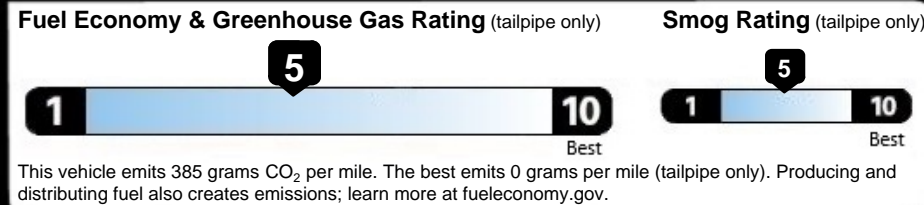

LIMITED WARRANTY/ROADSIDE ASSISTANCE

3 Years / 36,000 Miles Basic
5 Years / 60,000 Miles Powertrain
5 Years / Unlimited Mileage Rust Perforation
3 Years / 36,000 24/7 Roadside Assistance
See Owner Info Kit & Warranty for Details

OPTIONAL EQUIPMENT AND OTHER ITEMS

Manufacturer's Suggested Retail Price	$44,995.00
Exterior Color: Magnetite Gray Metallic	
Full Tank of Gas	INCLD
Option Package: 23	$4,090.00
Subaru 12.1" Multimedia System w/ Navigation	
Power Moonroof	
Surround View Monitor System	
Black Nappa Leather-Trimmed Upholstery w/ Copper Stitch	
Ventilated Front Seats	
12-Way Power Driver's Seat w/ 4-Way Lumbar Support & Leg Extension	
8-Way Power Front Passenger Seat	
Black Power-Folding Heated Mirrors w/ Turn Signals	
Outback Mirror Package	$751.00
Auto-Dimming Mirror with Compass and HomeLink	
Auto-Dimming Exterior Mirror	
Splash Guards	$202.00
Rear Seatback Protector	$165.00
LED Upgrade	$79.00

EPA DOT Fuel Economy and Environment

Fuel Economy

23 MPG Small SUVs range from 14 to 138 MPG. The best vehicle rates 146 MPGe.

21 city 27 highway

4.3 gallons per 100 miles

Gasoline Vehicle

You spend $2,250 more in fuel costs over 5 years compared to the average new vehicle.

Annual fuel cost $2,150

Actual results will vary for many reasons, including driving conditions and how you drive and maintain your vehicle. The average new vehicle gets 29 MPG and costs $8,500 to fuel over 5 years. Cost estimates are based on 15,000 miles per year at $3.30 per gallon. MPGe is miles per gallon equivalent. Vehicle emissions are a significant cause of climate change and smog.

fueleconomy.gov

Calculate personalized estimates and compare vehicles

Smartphone QR Code™

PARTS CONTENT INFORMATION

FOR VEHICLES IN THIS CARLINE:
U.S./CANADIAN PARTS CONTENT: 0%
MAJOR SOURCES OF FOREIGN PARTS CONTENT: JAPAN: 85%

FOR THIS VEHICLE:
FINAL ASSEMBLY POINT: OTA, GUNMA, JAPAN
COUNTRY OF ORIGIN: JAPAN
ENGINE: JAPAN
TRANSMISSION: JAPAN

Note: Parts content does not include final assembly, distribution, or other non-parts costs.

Privacy Notice
www.subaru.com/company/privacy.html

Destination and Delivery $1,450.00
Total Suggested Retail Price $51,732.00

THIS LABEL HAS BEEN APPLIED PURSUANT TO FEDERAL LAW, DO NOT REMOVE OR ALTER PRIOR TO THE DELIVERY TO THE ULTIMATE PURCHASER.